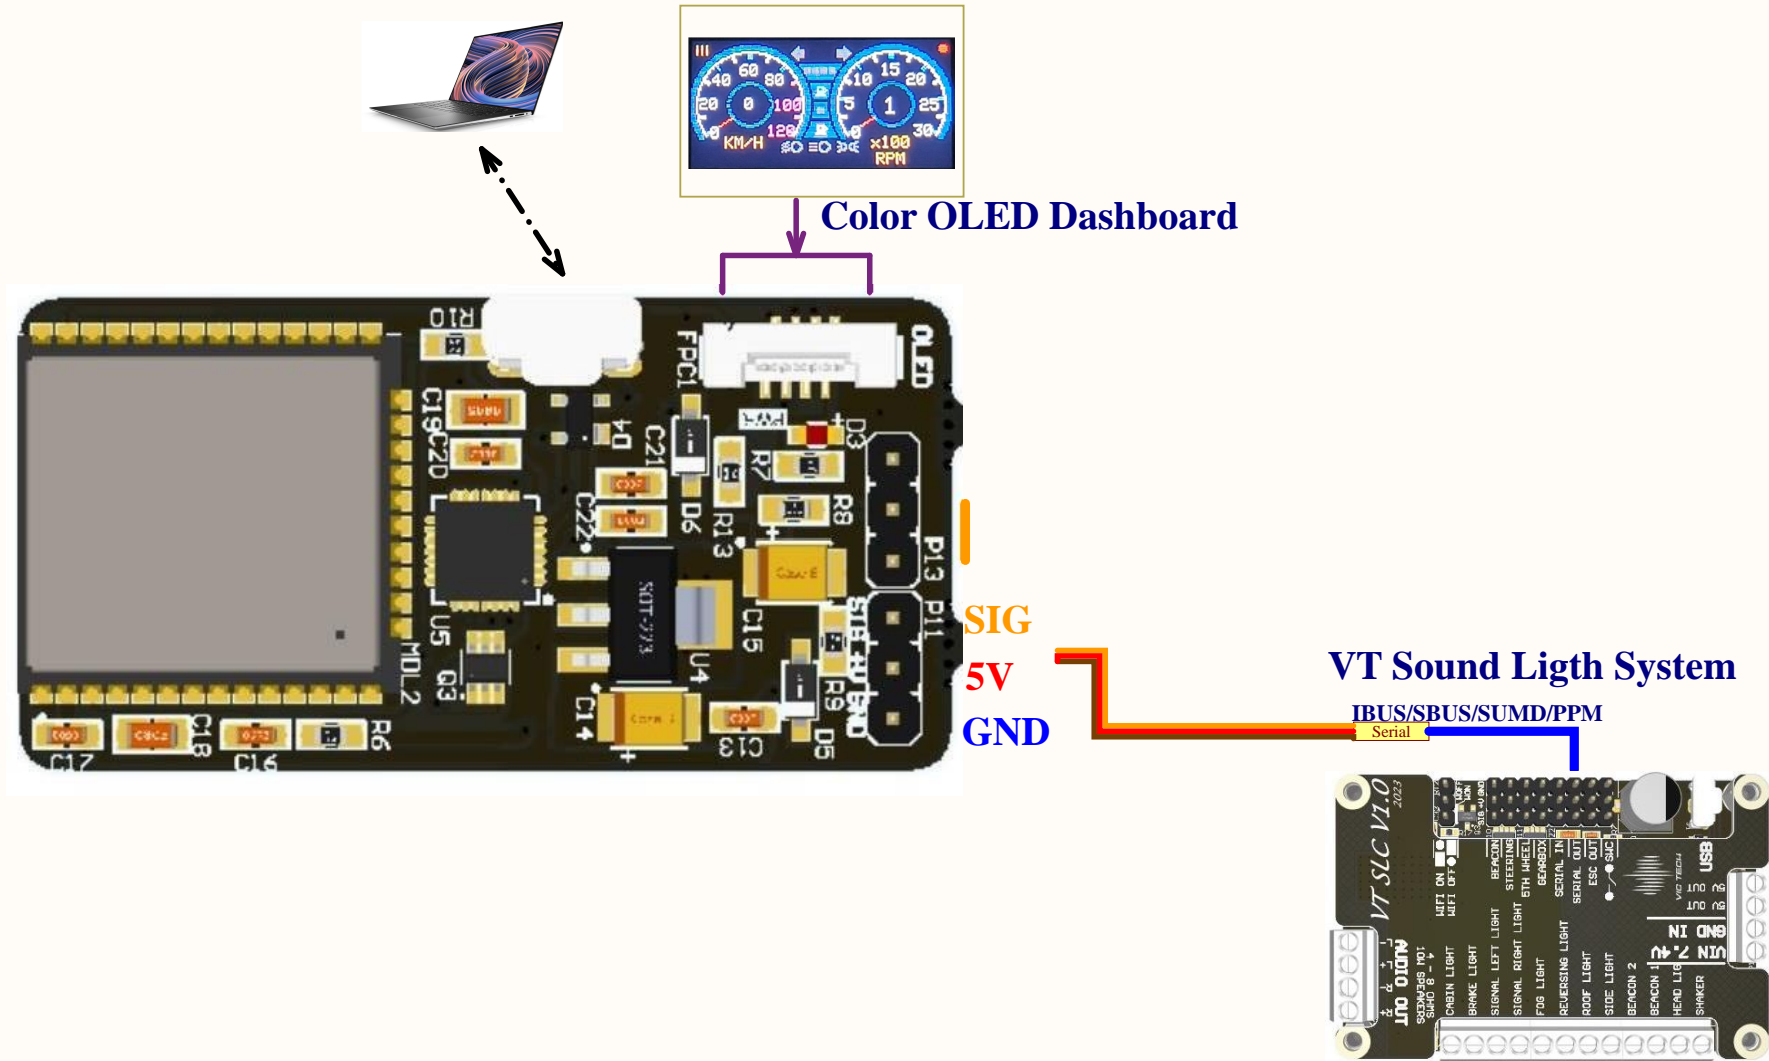

# Connection Diagram Tx

Title <i>VT Wireless Lights Control System</i>			VIC TECH Colombia	
Size: Letter	Version: 1	Revision: 0		
Date: 17/11/2023	Time: 01:29:34 p.m. Sheet 1 of 2			
Engineer: VICTECH Engineering				

# Connection Diagram Rx (Trailer)

Title <i>VT Wireless Lights Control System</i>			VIC TECH Colombia	
Size: Letter	Version: 1	Revision: 0		
Date: 17/11/2023	Time: 01:29:34 p.m. Sheet 2 of 2			
Engineer: VICTECH Engineering				