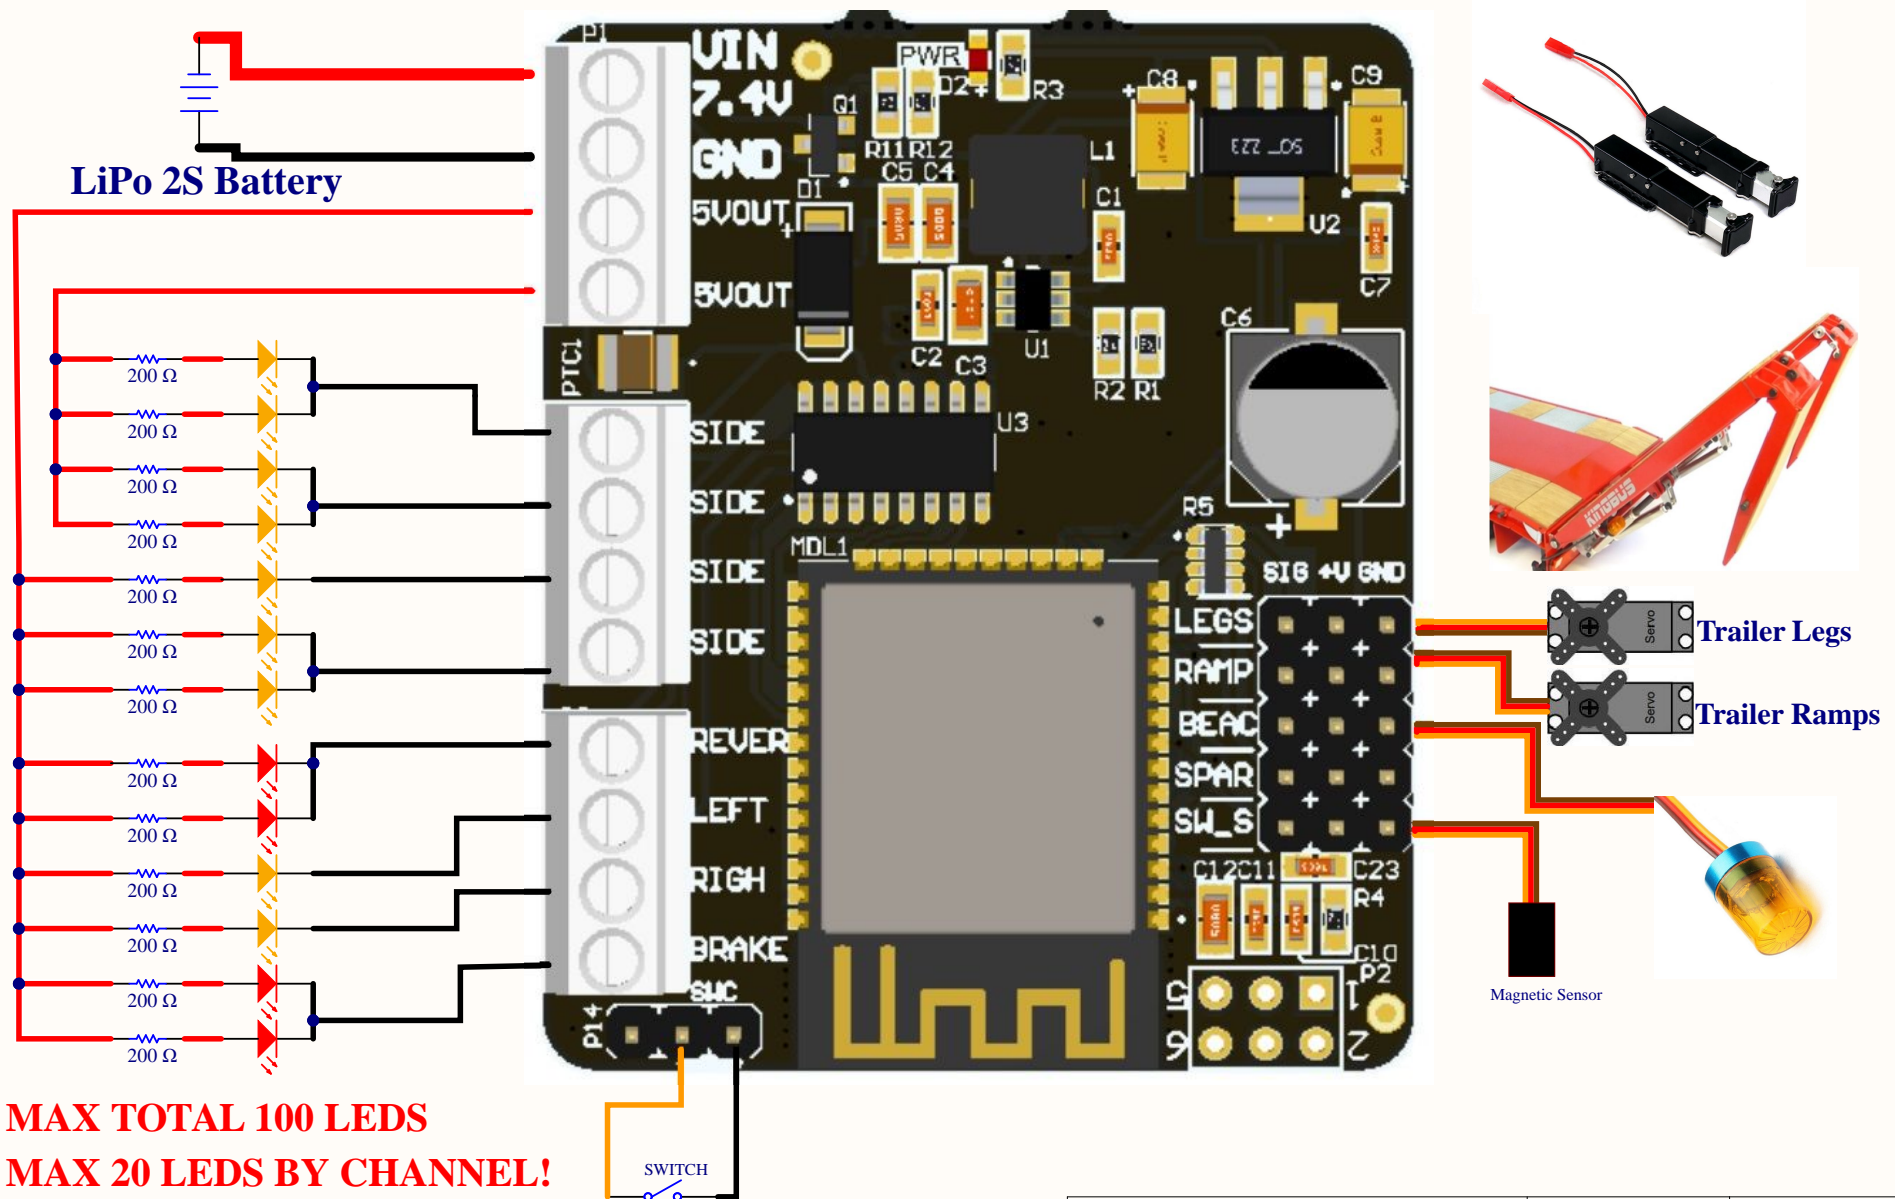

# Connection Diagram Tx

Title <i>VT Wireless Lights Control System</i>			VIC TECH Colombia	
Size: Letter	Version: 1	Revision: 0		
Date: 17/11/2023	Time: 01:29:34 p.m. Sheet 1 of 2			
Engineer: VICTECH Engineering				

# Connection Diagram Rx (Trailer)

Title <i>VT Wireless Lights Control System</i>			VIC TECH Colombia	
Size: Letter	Version: 1	Revision: 0		
Date: 17/11/2023	Time: 01:29:34 p.m. Sheet 2 of 2			
Engineer: VICTECH Engineering				